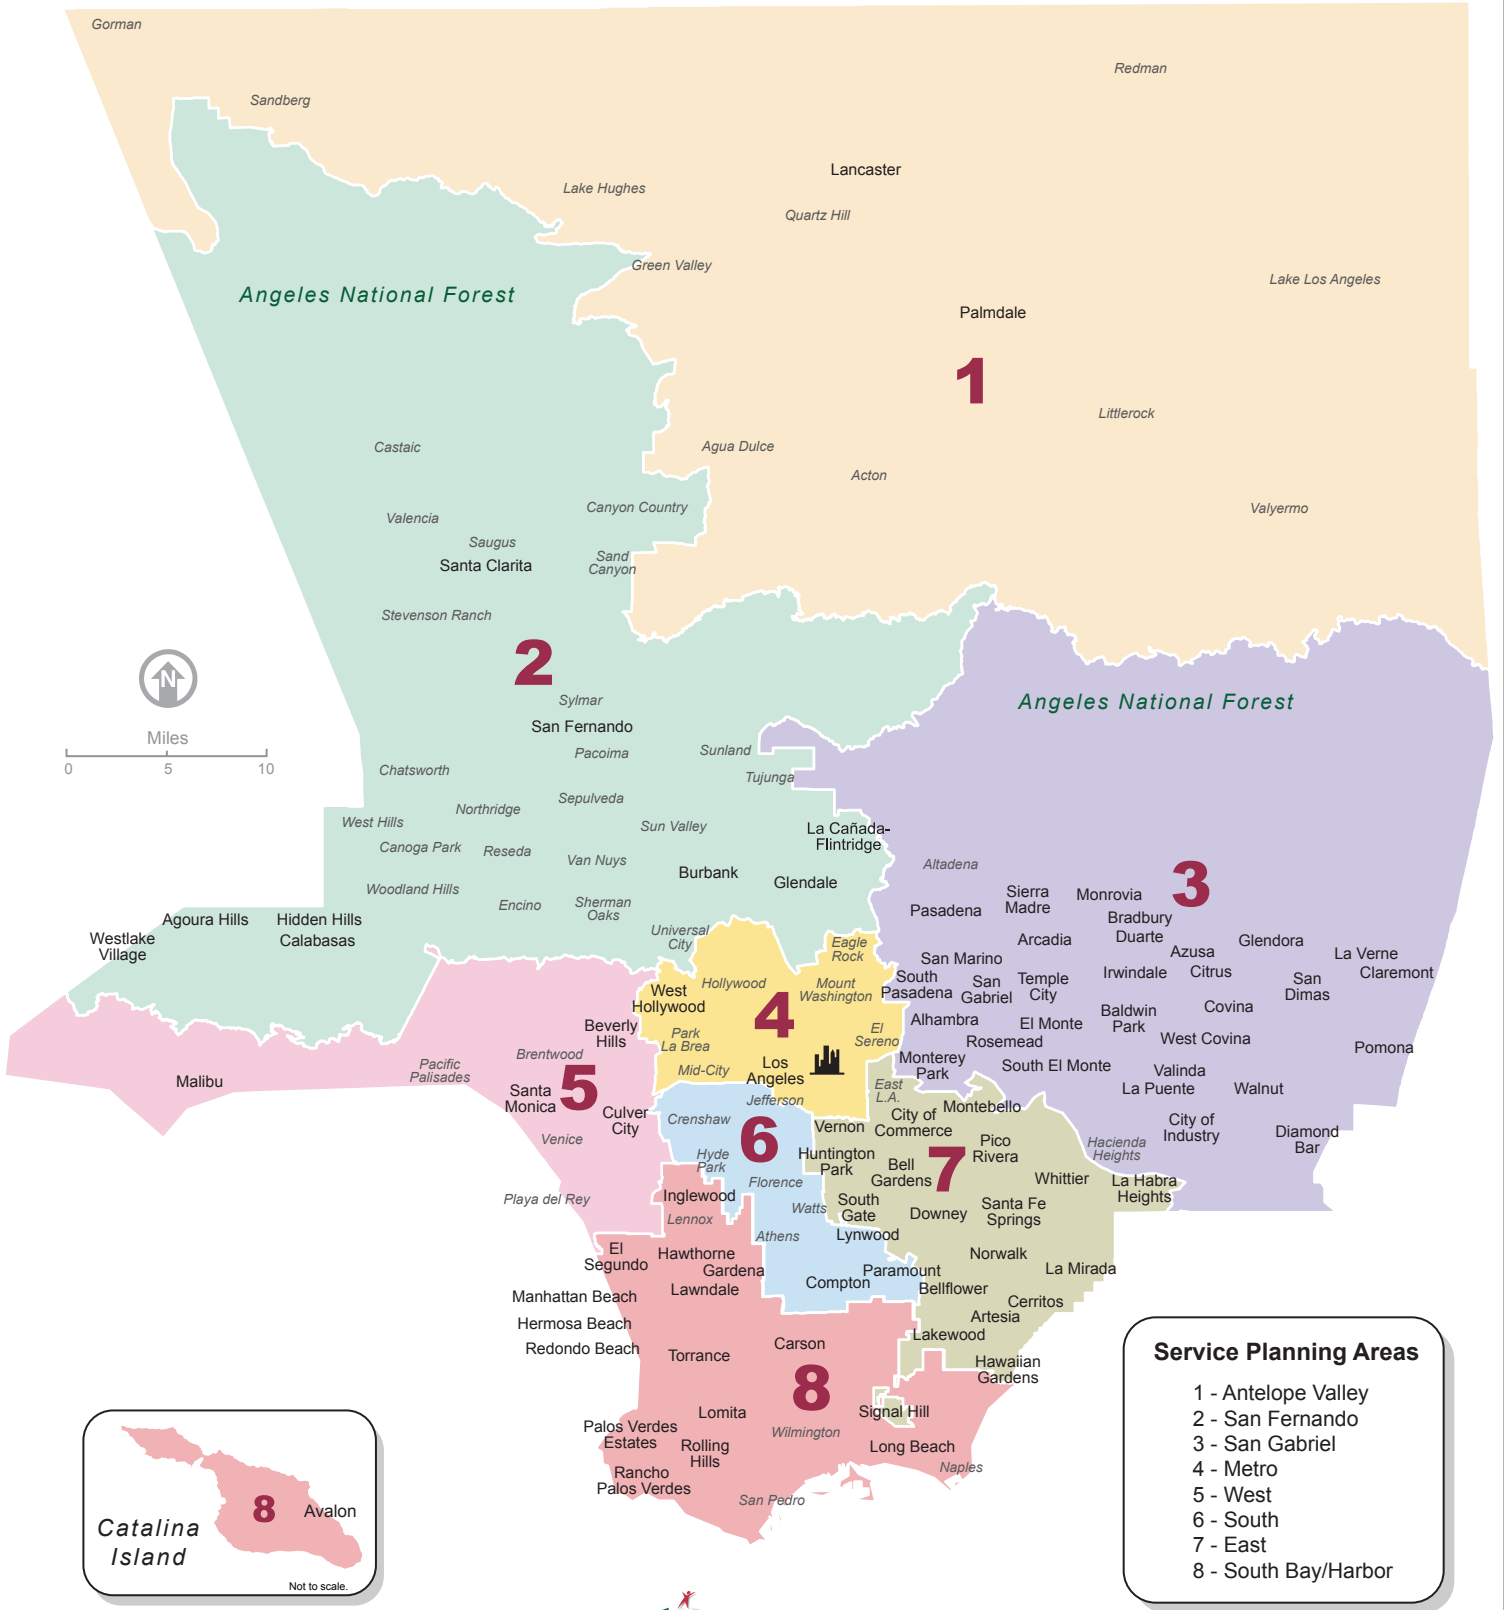

# Los Angeles County Service Planning Areas

- Service Planning Areas**
- 1 - Antelope Valley
  - 2 - San Fernando
  - 3 - San Gabriel
  - 4 - Metro
  - 5 - West
  - 6 - South
  - 7 - East
  - 8 - South Bay/Harbor